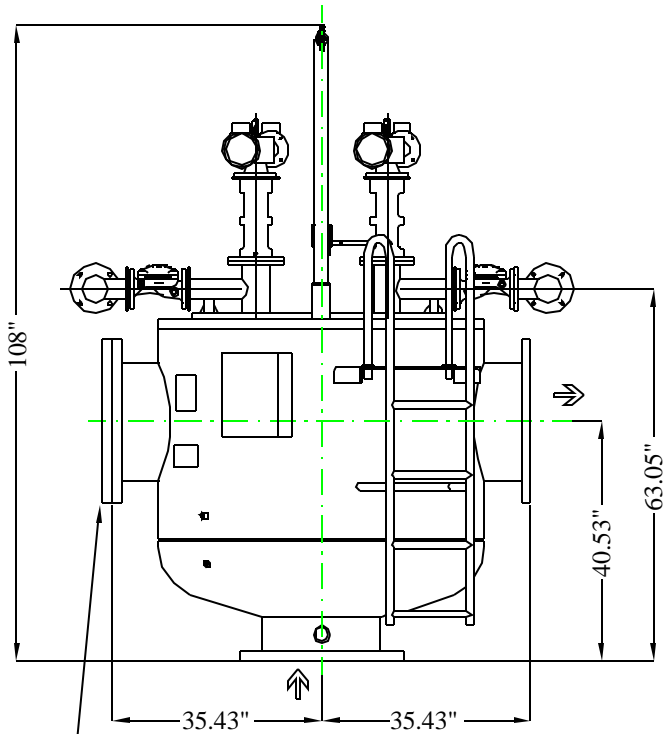

20" SERVICE PORT

## 20" MEGA EBS

CAT.NO. 21-09-0000

DRAWING NO. 110F80

DIMENSIONS IN INCH

DRAWN BY: B.REINGOLD

APPRV:

DATE: 05/01/99

SIGNED: