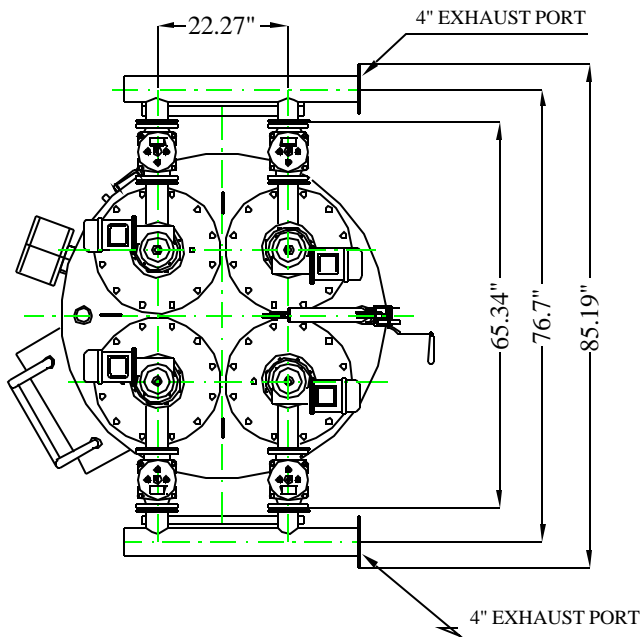

20" SERVICE PORT

## 20" MEGA EBS

CAT.NO. 21-09-0000

DRAWING NO. 110F80

DIMENSIONS IN INCH

DRAWN BY: B.REINGOLD

APPRV:

DATE: 05/01/99

SIGNED: