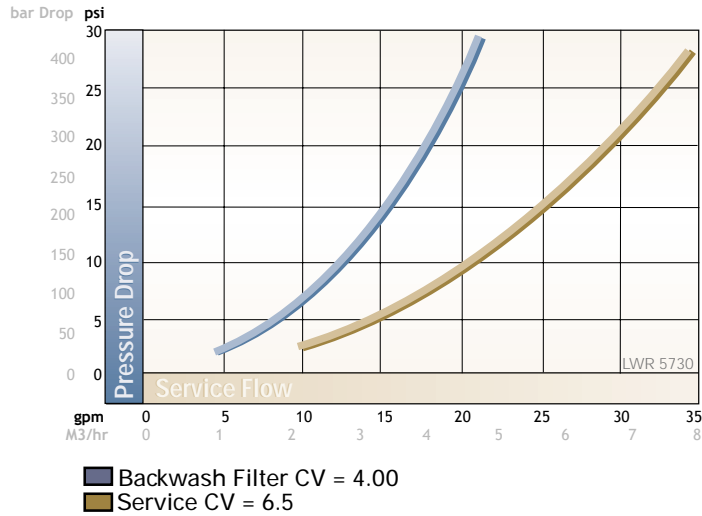

## ■ Pressure Loss Characteristics

Call (719) 264-3937 for additional information, (800) 605-6698 in the U.S., or visit [www.osmonics.com](http://www.osmonics.com)