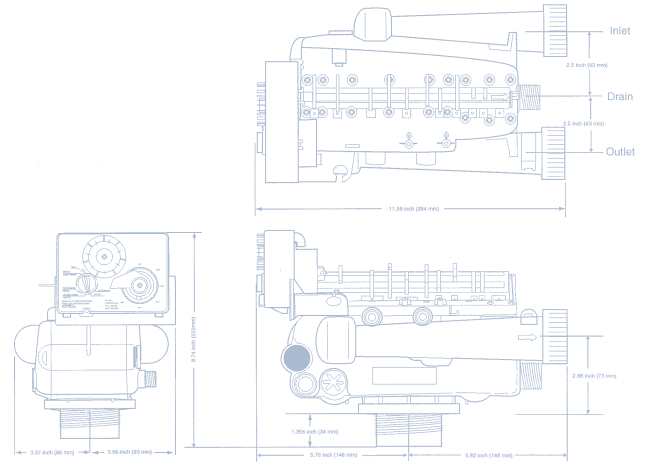

## ■ Pressure Loss Characteristics

Call (719) 264-3937 for additional information, (800) 605-6698 in the U.S., or visit [www.osmonics.com](http://www.osmonics.com)